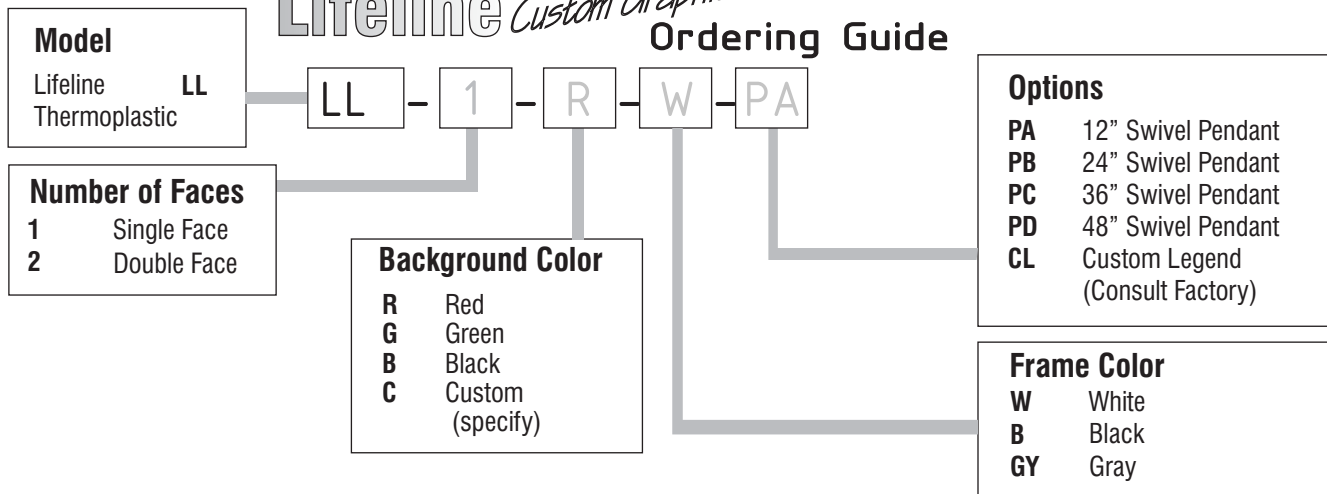

Lifeline Custom Graphics Ordering Guide

3161 State Road
Bensalem, PA 19020
Tel: (800)872 0879
Fax: (215)244 4208
www.evenlite.com 10/07

Fixture Schedule	Project Name:	Approved By:
	Catalog No:	Type No: