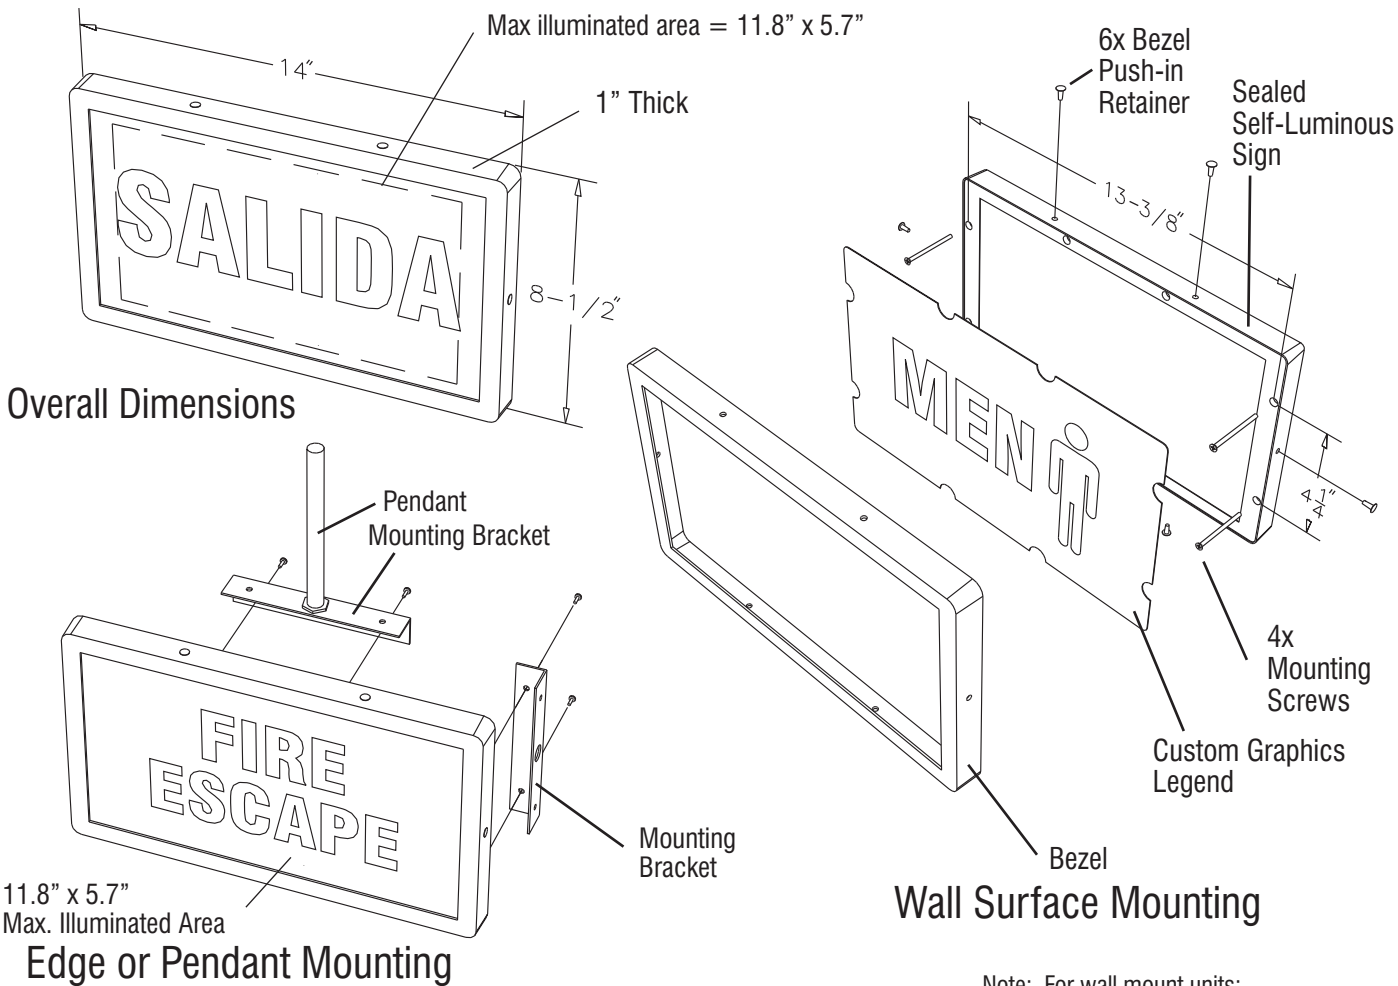

Lifeline Custom Graphics

Self-Luminous LL Series

Note: For wall mount units:
Wire Guard available see data sheet 5.1