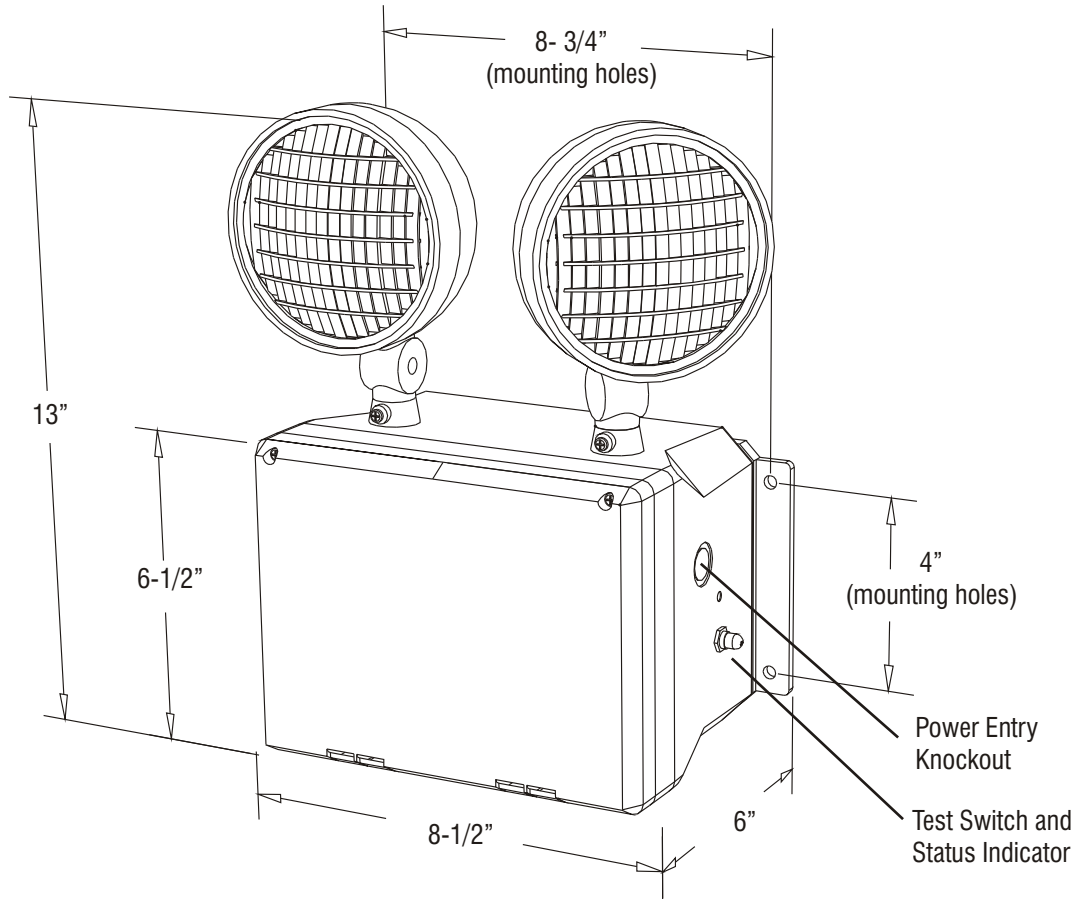

Features

- Wet and damp location listed to UL 924
- Suitable for use in temperature range of 32°F to 104°F
- Fully automatic operation
- Two fully adjustable 6 volt 7.2 watt gasket sealed PAR 36 style lamp heads are standard. 9 watt lamps are available as an option
- Remote capacity available as standard up to 12 watts for 6 volt remote loads or provides extended run time
- Corrosion resistant UV stabilized ABS thermoplastic housing in light gray finish
- External mounting brackets. Unit suitable for back mounting only and requires side entry wiring
- Hinged door access
- Maintenance free sealed lead calcium batteries
- Listed to UL 924
- 3 Year limited warranty

Construction

- Field selectable 120 or 277 VAC input
- Sealed external Momentary test switch and AC status indicator
- Constant voltage solid state charging circuit
- Line-latch prevents unnecessary discharge of battery during installation, loads will not illuminate until after application of utility power
- Low voltage cut-off prevents battery damage and ensures positive charge acceptance following an extended discharge
- Brownout sensing assures emergency operation during periods of low line voltage
- Damp location environmentally coated circuitry

TUFFLITE NX

NEMA 4X
Wet Location
Emergency Light

Sheet 48.0

TUFFLITE NX Ordering Guide

NX2E27 - TD

Model	
NX2E27	6 volt 27 watt 90 minute capacity

Options	
TD	15 minute Time Delay
L110011	9 watt Lamps
WG5	Wire Guard