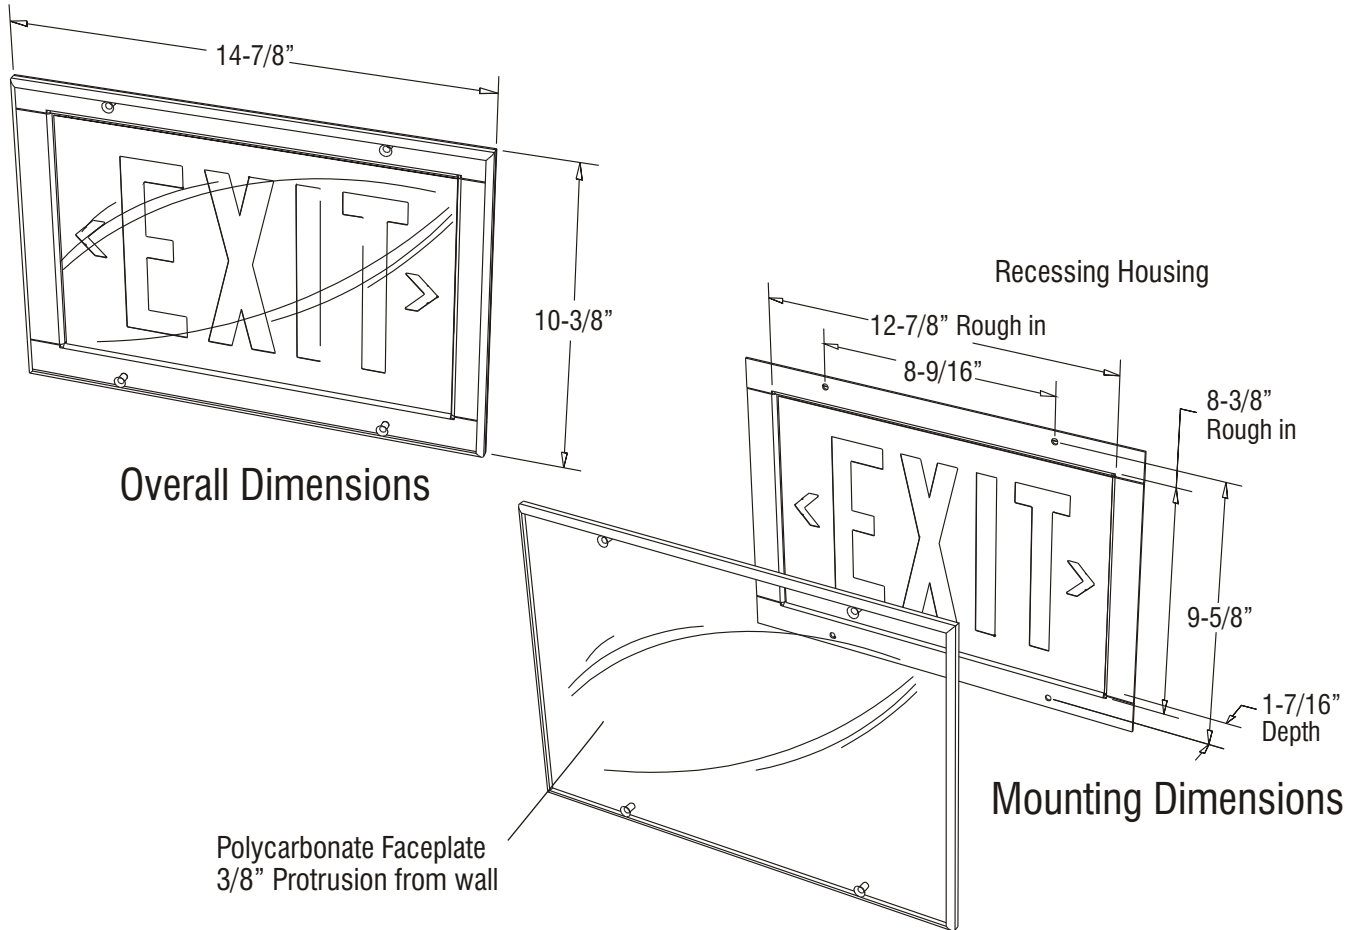

Slimline Recessed

Sheet 7.6

Recessed Self-Luminous Exit Sign REC

Slimline Recessed provides a dedicated recessing module for ease of installation. A tough 3/8" thick polycarbonate shield protects the assembly making it ideal for low level and vandal resistant applications.

Features

- Non-electrical, internally illuminated by sealed tritium gas light sources
- 100% reliable, maintenance free and always on. Requires no external light source, electrical power, wiring or batteries
- As there is no electrical ignition source, the Slimline is suitable for use in hazardous atmospheres, damp and wet locations. Meets NEC Article 500, Class 1, 11 and 111 conditions
- Green light output for maximum visibility in emergency conditions
- 100 foot visibility rating
- Available in service life ratings of 10, 15 or 20 years
- Tested, approved and listed by Underwriters Laboratories to UL 924
- Limited warranty for the rated life of the product

Construction

- Corrosion resistant brushed aluminum recessing pan
- Aluminum stencil face with field selectable chevron directional indicators
- Polycarbonate shield seals lamp compartment and prismatic refractor lens
- Standard trim finish is brushed aluminum. Also available in satin white or black enamel with custom colors available to order
- 3/8" clear polycarbonate face shield provided with mounting hardware
- Special Green Legend Option (GL) provides a green illuminated legend apparent in both dark and ambient lighting conditions. Available in 10 and 15 year rated signs with red, black or white background

Slimline Recessed

Recessed Self-Luminous Exit Sign REC

Slimline Recessed

Ordering Guide

*White Face, only for use with option GL

Project Name:	Approved By:
Catalog No:	Type No: