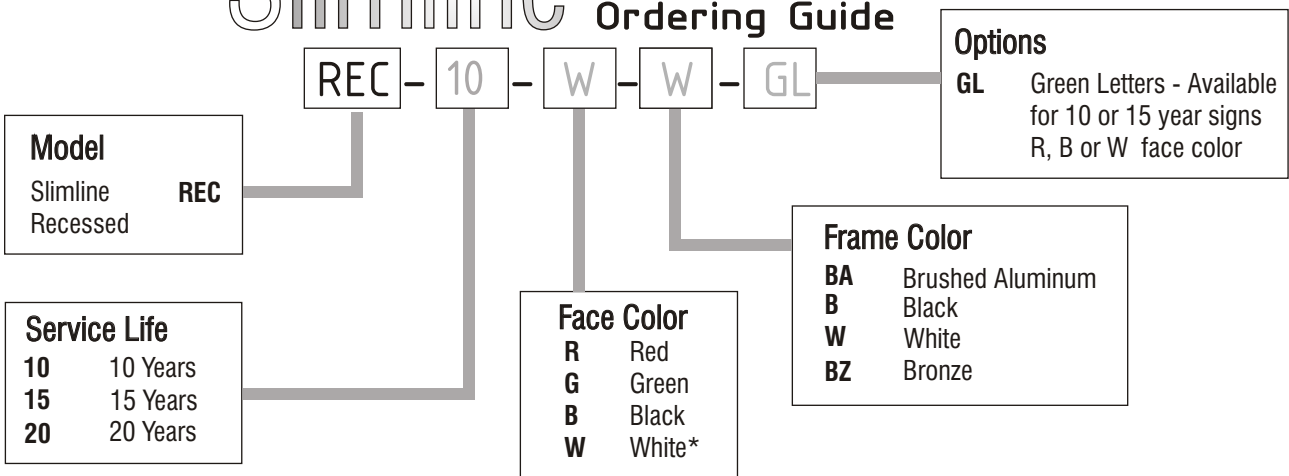

Slimline Recessed

Sheet 7.6

Recessed Self-Luminous Exit Sign REC

Slimline Recessed provides a dedicated recessing module for ease of installation. A tough 3/8" thick polycarbonate shield protects the assembly making it ideal for low level and vandal resistant applications.

Construction

- Corrosion resistant brushed aluminum recessing pan
- Aluminum stencil face with field selectable chevron directional indicators
- Polycarbonate shield seals lamp compartment and prismatic refractor lens
- Standard trim finish is brushed aluminum. Also available in satin white or black enamel with custom colors available to order
- 3/8" clear polycarbonate face shield provided with mounting hardware
- Special Green Legend Option (GL) provides a green illuminated legend apparent in both dark and ambient lighting conditions. Available in 10 and 15 year rated signs with red, black or white background

Slimline Recessed

Recessed Self-Luminous Exit Sign REC

Slimline Recessed

Ordering Guide

*White Face, only for use with option GL

Project Name:	Approved By:
Catalog No:	Type No: