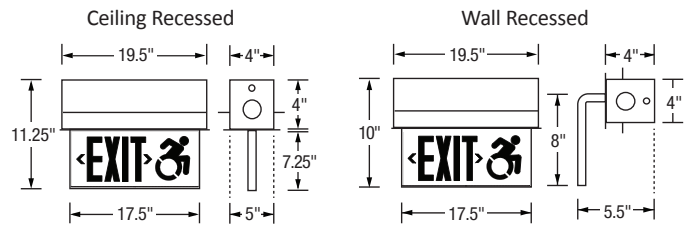

Meets the requirements of the State of Massachusetts

- Status is easily determined via an LED that indicates AC-ON
- A push button test switch allows maintenance personnel to quickly confirm the operational status of the exit

Certification

- CCSA C22.2 No. 141 Performance Certified

Warranty

- The TRER comes with a 3 year limited warranty

ORDERING GUIDE – TRER

Example: TRER-EM-R-1C-RC-BA

Model	Operation	Letter Size/Letter Color	Faces/Background	Mounting	Options
TRER Exit with 6" ISA	AC AC Only 120/277 VAC	R RED Standard 6" EXIT with 6" ISA G GREEN Standard 6" EXIT with 6" ISA	1C Single Face, Clear Background (standard) 1W Single Face, White Background 1M Single Face, Mirrored Background 2M Double Face, Mirror Background 2W Double Face White Background	RC Recessed Ceiling WR Wall Recessed	2H Two Hour Run Time BA Brushed Aluminum Trim Plate MA Massachusetts CT Connecticut
TRER					

Fill in fields from categories above and complete type and part

Type Number:

Full Part Number: