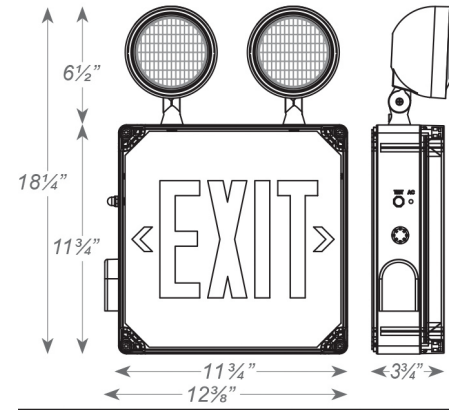

Construction

- Corrosion resistant 5VA flame retardant rated UV stabilized housing finished in Gray
- UV stabilized polycarbonate lens and housing with silicone gasketing
- Impact resistant Clear UV stabilized polycarbonate lens cover secured with captive screws
- Right side conduit entry for installation flexibility, mounting hardware provided for back surface wall mount

Illumination

- Two fully adjustable 5.4 watt glare free incandescent lampheads
- Long life, high brightness LED's provide bright uniform illumination in Red or Green, consume less than 4-watts
- Exit letters are 6" high with 3/4" stroke to meet the requirements of NFPA 101
- Field selectable chevron directional indicators