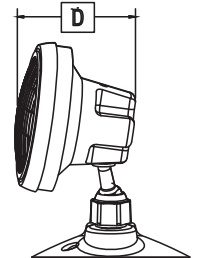

# L HEAD SPECIFICATION GUIDE

L Heads can be ordered as remotes only or can be ordered mounted on the Tufflite S&H Series of emergency lights. Constructed of high impact thermoplastic the L heads are available as single or double remotes, and can be configured for weatherproof and shatter resistant applications.

## Construction

- Constructed of high impact thermoplastic and available in white standard or black to order
- Available as single or double remotes
- Wide selection of lamps available in 6, 12, or 24 volt DC
- Unique locking collar locks the PAR36 lens in place and provides for easy lamp replacement
- Swivel is mechanically adjustable and locks in place
- Can be configured for weatherproof or shatter resistant applications

## L Remote Head Dimensions

| Model    | A      | B    | C       | D      | E    |
|----------|--------|------|---------|--------|------|
| L SINGLE | 5-7/8" | 7.0" | 4-3/4"  | 3-5/8" | 5.0" |
| L DOUBLE | 5-7/8" | 7.0" | 11-1/2" | 3-5/8" | 5.0" |