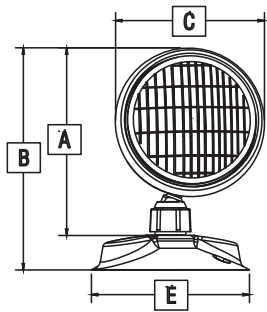

# L HEAD SPECIFICATION GUIDE

L Heads can be ordered as remotes only or can be ordered mounted on the Tufflite S&H Series of emergency lights. Constructed of high impact thermoplastic the L heads are available as single or double remotes, and can be configured for weatherproof and shatter resistant applications.

## Construction

- Constructed of high impact thermoplastic and available in white standard or black to order
- Available as single or double remotes
- Wide selection of lamps available in 6, 12, or 24 volt DC
- Unique locking collar locks the PAR36 lens in place and provides for easy lamp replacement
- Swivel is mechanically adjustable and locks in place
- Can be configured for weatherproof or shatter resistant applications

## L Remote Head Dimensions

| Model    | A      | B    | C       | D      | E    |
|----------|--------|------|---------|--------|------|
| L SINGLE | 5-7/8" | 7.0" | 4-3/4"  | 3-5/8" | 5.0" |
| L DOUBLE | 5-7/8" | 7.0" | 11-1/2" | 3-5/8" | 5.0" |