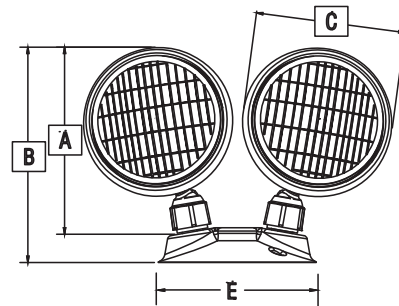

# L HEAD SPECIFICATION GUIDE

L Heads can be ordered as remotes only or can be ordered mounted on the Tufflite S&H Series of emergency lights. Constructed of high impact thermoplastic the L heads are available as single or double remotes, and can be configured for weatherproof and shatter resistant applications.

## Construction

- Constructed of high impact thermoplastic and available in white standard or black to order
- Available as single or double remotes
- Wide selection of lamps available in 6, 12, or 24 volt DC
- Unique locking collar locks the PAR36 lens in place and provides for easy lamp replacement
- Swivel is mechanically adjustable and locks in place
- Can be configured for weatherproof or shatter resistant applications

## L Remote Head Dimensions

| Model    | A      | B    | C       | D      | E    |
|----------|--------|------|---------|--------|------|
| L SINGLE | 5-7/8" | 7.0" | 4-3/4"  | 3-5/8" | 5.0" |
| L DOUBLE | 5-7/8" | 7.0" | 11-1/2" | 3-5/8" | 5.0" |