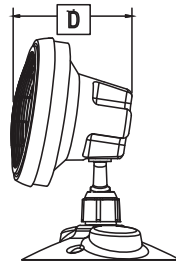

# L HEAD SPECIFICATION GUIDE

L Heads can be ordered as remotes only or can be ordered mounted on the Tufflite S&H Series of emergency lights. Constructed of high impact thermoplastic the L heads are available as single or double remotes, and can be configured for weatherproof and shatter resistant applications.

## Construction

- Constructed of high impact thermoplastic and available in white standard or black to order
- Available as single or double remotes
- Wide selection of lamps available in 6, 12, or 24 volt DC
- Unique locking collar locks the PAR36 lens in place and provides for easy lamp replacement
- Swivel is mechanically adjustable and locks in place
- Can be configured for weatherproof or shatter resistant applications

## L Remote Head Dimensions

| Model    | A      | B    | C       | D      | E    |
|----------|--------|------|---------|--------|------|
| L SINGLE | 5-7/8" | 7.0" | 4-3/4"  | 3-5/8" | 5.0" |
| L DOUBLE | 5-7/8" | 7.0" | 11-1/2" | 3-5/8" | 5.0" |