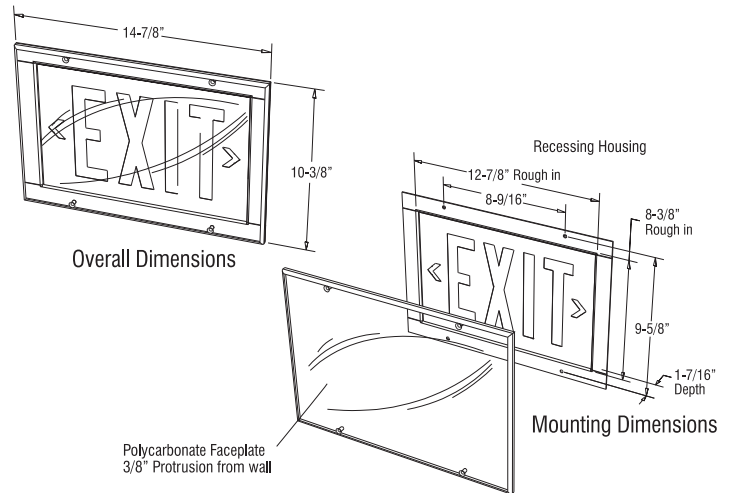

Recessed

Slimline Recessed provides a dedicated recessing module for ease of installation. A tough 3/8" thick polycarbonate shield protects the assembly making it ideal for low level and vandal resistant applications. Slimline recessed is recyclable at the end of it's useful life.

Construction

- Operating temperature range of -55°C to 80°C
- Corrosion resistant brushed aluminum recessing pan
- Aluminum stencil face with field selectable chevron directional indicators
- Polycarbonate shield seals lamp compartment and prismatic refractor lens
- Standard trim finish is brushed aluminum. Also available in satin white or black enamel
- 3/8" clear polycarbonate face shield provided with mounting hardware
- Recyclable at the end of it's useful life

Electrical

- Non-electrical, internally illuminated by sealed tritium gas light sources
- 100% reliable, maintenance free and always on. Requires no external light source, electrical power, wiring or batteries
- As there is no electrical ignition source, the Slimline is suitable for use in hazardous atmospheres and damp locations. Meets NEC Article 500, Class 1, 11 and 111 conditions

Illumination

- Green light output for maximum visibility in emergency conditions
- 6" high letters with 3/4" stroke available with Red, Green, or Black background
- 100 foot visibility rating
- Available in service life ratings of 10 or 20 years

Certification

- Tested, approved and listed by Underwriters Laboratories to UL 924, and meets the requirements of NFPA 101 Life Safety Code
- Buy American Act compliant

Warranty

- Limited warranty for the rated life of the product

ORDERING GUIDE – REC

Example: REC-10-W-W-GL

Model	Service Life	Face Color	Frame Color	Options
REC Slimline Recessed	10 10 Years 20 20 Years	R Red G Green B Black	BA Brushed Aluminum B Black W White	N/A
REC				

Fill in fields from categories above and complete type and part number.

Type Number:

Full Part Number:

REC - 5/24/24