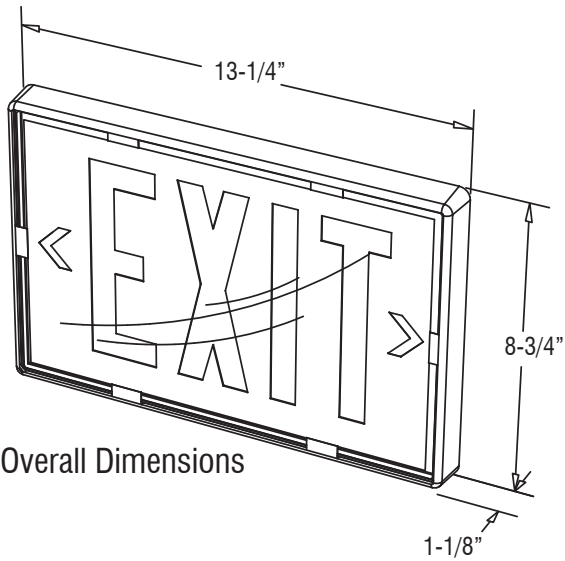

Warranty

- Limited warranty for the rated life of the product

ORDERING GUIDE - SLV

Example: SLV-10-R-EB

Model	Service Life	Face Color	Options
SLV Slimline Vandal Resistant	10 10 Years 20 20 Years	R Red G Green B Black	EB End Mounting Bracket (hardware included) TB Top Mounting Bracket (hardware included)
SLV			

Fill in fields from categories above and complete type and part number.

Type Number:

Full Part Number:

Sovereign Explosion Proof LED Edgelit Exit Sign

End Mounting Bracket for Single and Double Face

Ceiling Mounting Bracket for Single and Double Face