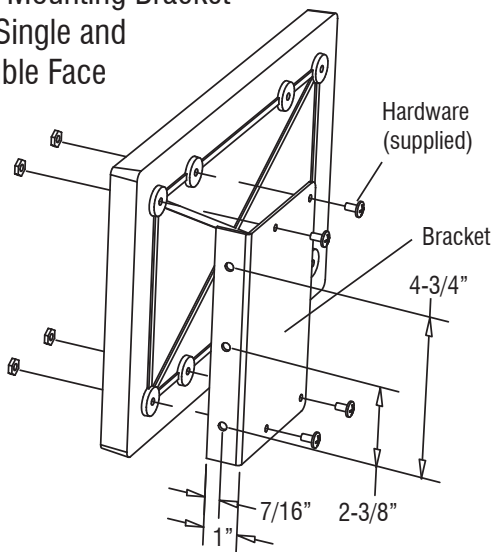

Fill in fields from categories above and complete type and part number.

Type Number:

Full Part Number:

Sovereign Explosion Proof LED Edgelit Exit Sign

End Mounting Bracket for Single and Double Face

Ceiling Mounting Bracket for Single and Double Face