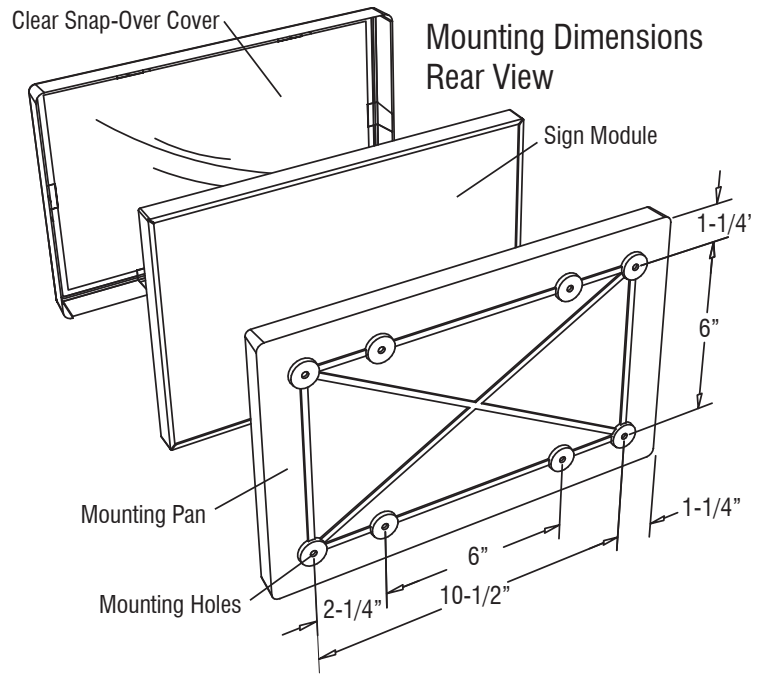

Fill in fields from categories above and complete type and part number.

Type Number:

Full Part Number:

Sovereign Explosion Proof LED Edgelit Exit Sign

End Mounting Bracket for Single and Double Face

Ceiling Mounting Bracket for Single and Double Face