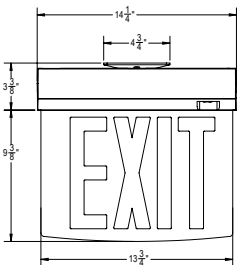

*Factory installation
of Chevrons is
recommended for
Double Face Signs*

Fill in fields from categories above and complete type and part number.

Type Number:

Full Part Number:

Surface Ceiling Mount