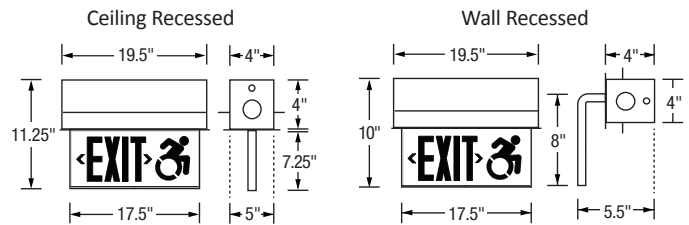

Meets the requirements of the State of Massachusetts

- Status is easily determined via an LED that indicates AC-ON
- A push button test switch allows maintenance personnel to quickly confirm the operational status of the exit

Certification

- CCSA C22.2 No. 141 Performance Certified

Warranty

- The TRER comes with a 3 year limited warranty

ORDERING GUIDE – TRER

Example: TRER-EM-R-1C-RC-BA

Model	Operation	Letter Size/Letter Color	Faces/Background	Mounting	Options
TRER Exit with 6" ISA	AC AC Only 120/277 VAC	R RED Standard 6" EXIT with 6" ISA G GREEN Standard 6" EXIT with 6" ISA	1C Single Face, Clear Background (standard) 1W Single Face, White Background 1M Single Face, Mirrored Background 2M Double Face, Mirrored Background 2W Double Face White Background	RC Recessed Ceiling WR Wall Recessed	2H Two Hour Run Time BA Brushed Aluminum Trim Plate MA Massachusetts CT Connecticut
TRER					

Fill in fields from categories above and complete type and part

Type Number:

Full Part Number:

TRER - 4/5/22