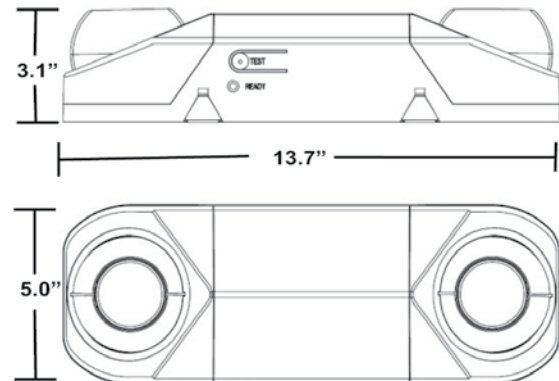

Warranty

- Five year limited warranty (see full warranty sheet for details), battery pro-rated for two years

TCS dimensions