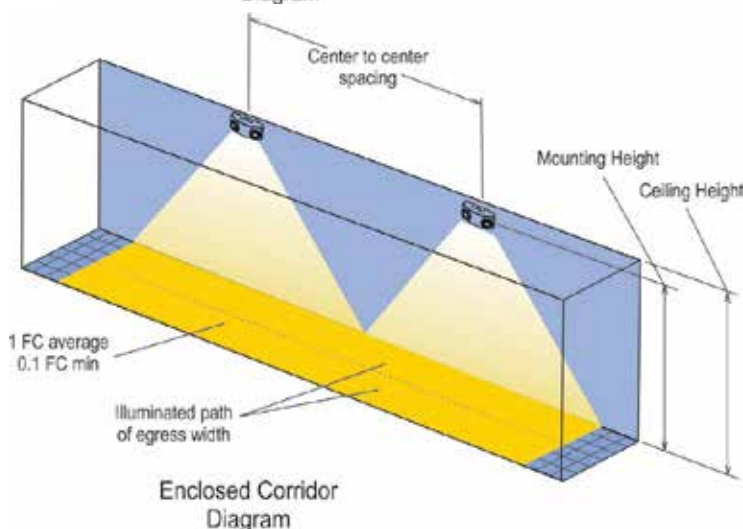

TEBL3 600 Lumen Multiple Unit Maximum Corridor Spacing Guidelines 6' Wide Enclosed Corridor

6' Path of Egress

Mounting Height (ft)	Ceiling Height (ft)	Spacing (Center to Center) (ft)	Average ($\geq 1.0Fc$) (Fc)	Uniformity Ratio Max/ Min ($\leq 40:1$)
7.5	9	75	1.02	38.85
9	11	73	1.03	39.50
10	12	71	1.04	33.31
12	14	68	1.01	34.93
14	16	63	1.01	36.67
16	18	57	1.00	37.55

3' Path of Egress

Mounting Height (ft)	Ceiling Height (ft)	Spacing (Center to Center) (ft)	Average ($\geq 1.0Fc$) (Fc)	Uniformity Ratio Max/ Min ($\leq 40:1$)
7.5	9	83	1.02	38.08
9	11	81	1.03	34.23
10	12	79	1.01	32.21
12	14	77	1.01	32.53
14	16	71	1.01	37.15
16	18	63	1.00	38.91