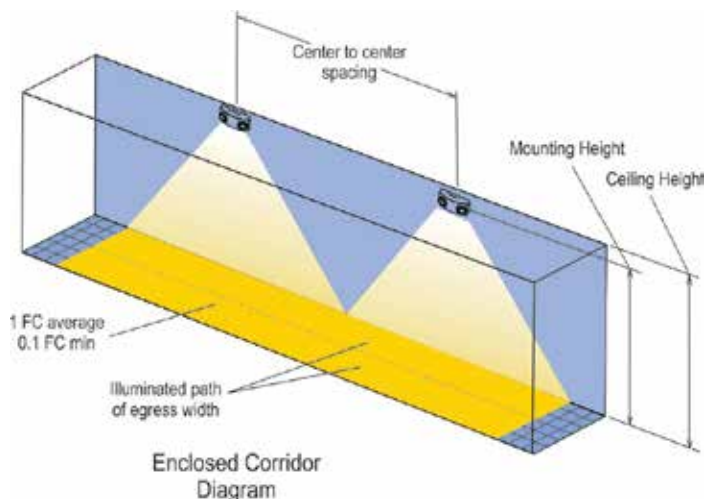

TEBL6 1300 Lumen Multiple Unit Maximum Corridor Spacing Guidelines 6' Wide Enclosed Corridor

6' Path of Egress

Mounting Height (ft)	Ceiling Height (ft)	Spacing (Center to Center) (ft)	Average ($\geq 1.0Fc$) (Fc)	Uniformity Ratio Max/ Min ($\leq 40:1$)
7.5	9	114	1.01	37.31
9	11	112	1.00	38.79
10	12	109	1.02	38.60
12	14	105	1.05	39.81
14	16	105	1.00	37.59
16	18	101	1.01	38.78

3' Path of Egress

Mounting Height (ft)	Ceiling Height (ft)	Spacing (Center to Center) (ft)	Average ($\geq 1.0Fc$) (Fc)	Uniformity Ratio Max/ Min ($\leq 40:1$)
7.5	9	117	1.06	38.92
9	11	113	1.05	38.50
10	12	111	1.05	39.86
12	14	108	1.04	39.73
14	16	104	1.05	39.63
16	18	101	1.04	39.00