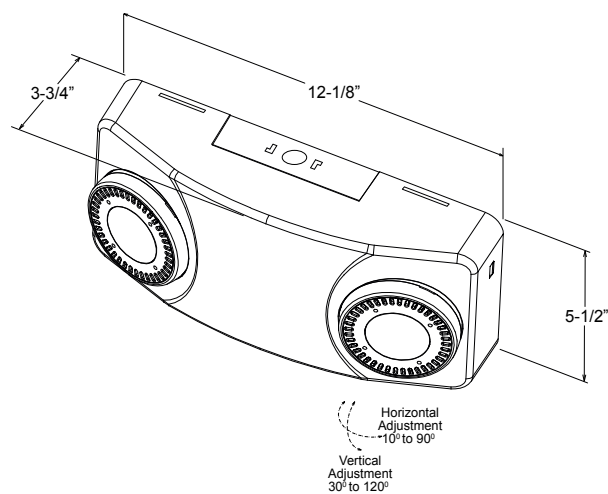

Telesis TEBL3, 5 & 6 Series High Performance LED Emergency Light

TEBL6 1300 Lumen Multiple Unit Open Room Maximum Spacing Guidelines

200 x 200' Open Room, 6' Egress Path

Mounting Height (ft)	Ceiling Height (ft)	Spacing (Center to Center) (ft)	Average ($\geq 1.0Fc$) (Fc)	Uniformity Ratio Max/ Min ($\leq 40:1$)
7.5	9	100	1.07	38.80
9	11	98	1.07	39.00
10	12	96	1.01	33.24
12	14	84	1.00	39.31
14	16	58	1.05	34.25
16	18	58	1.02	38.36

TEBL3 600 Lumen Multiple Unit Open Room Maximum Spacing Guidelines

200 x 200' Open Room, 6' Egress Path

Mounting Height (ft)	Ceiling Height (ft)	Spacing (Center to Center) (ft)	Average ($\geq 1.0Fc$) (Fc)	Uniformity Ratio Max/ Min ($\leq 40:1$)
7.5	9	70	1.00	37.77
9	11	61	1.02	38.70
10	12	60	1.01	39.50
12	14	45	1.06	38.67
14	16	44	1.01	34.91
16	18	42	1.03	32.18