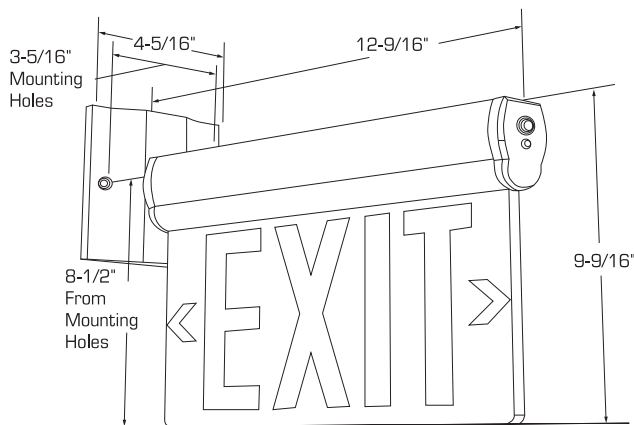

Surface End Mount