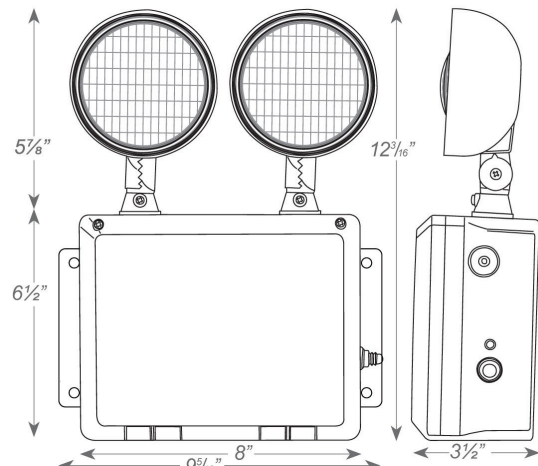

### Illumination

- Sealed and gasketed weather proof lamp heads with chrome plates metallized reflectors and tempered glass lenses for optimal light distribution
- 1.875 watts per lamp head with 15 LED's per head parallel wired

## ORDERING GUIDE – NXLED

Example: NXLED

Model	Options
NXLED LED lampheads 90 Minute Capacity	CEC Title 20 Compliant WG5 Wire Guard 15" x 14" x 6" <b>COMPATIBLE REMOTE HEADS</b> PRWLED1MV Single Outdoor Remote Head (1 watt) PRW2LEDMV Double Outdoor Remote Head (2x1 watt)
NXLED	